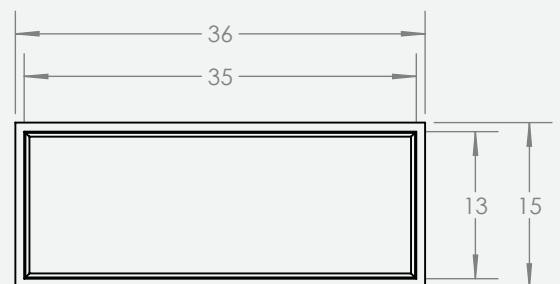

# PRODUCT SPECIFICATIONS

detailed views

top view

## Product Specifications

Outside Dimensions (in)			Inside Dimensions (in)	Weight (lb)
L x W	H	Base	L x W	Net
36/15	12	34/12	35/13	12.90

## TIERUS

Model. NO.

**1430.092**

**A4**

SHEET 1 OF 1

\*Measurements above are for representation purposes only and actual product dimensions may vary. For more accurate measurements please view our metric specification sheets.