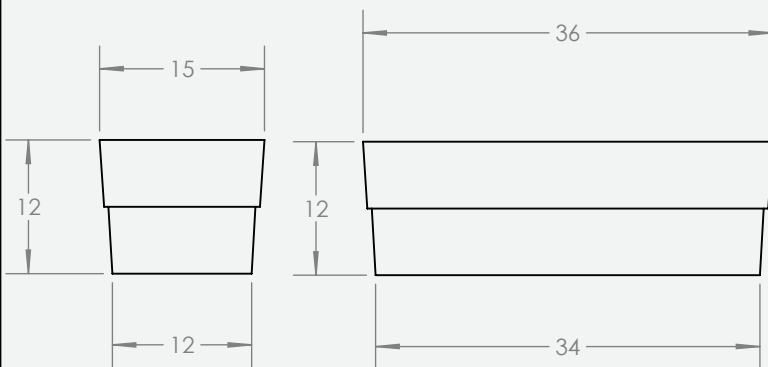

# PRODUCT SPECIFICATIONS

detailed views

top view

## Product Specifications

Outside Dimensions (in)			Inside Dimensions (in)	Weight (lb)
L x W	H	Base	L x W	Net
36/15	12	34/12	35/13	12.90

## TIERUS

Model. NO.

**1430.092**

**A4**

SHEET 1 OF 1

\*Measurements above are for representation purposes only and actual product dimensions may vary. For more accurate measurements please view our metric specification sheets.