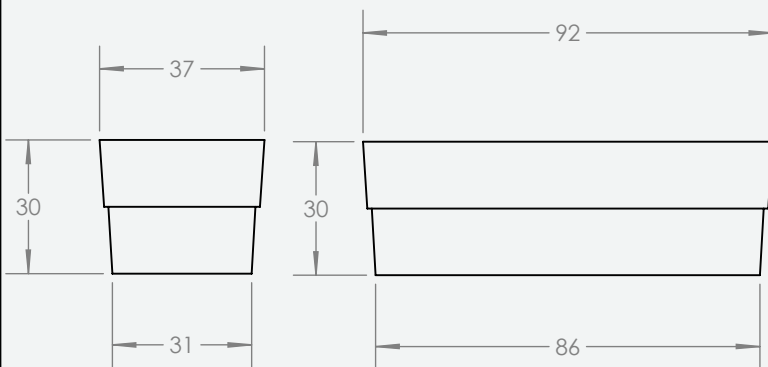

# PRODUCT SPECIFICATIONS

detailed views

top view

## Product Specifications

Outside Dimensions (cm)			Inside Dimensions (cm)	Weight (kg)
L x W	H	Base	L x W	Net
92/37	30	86/31	88/33	5.86