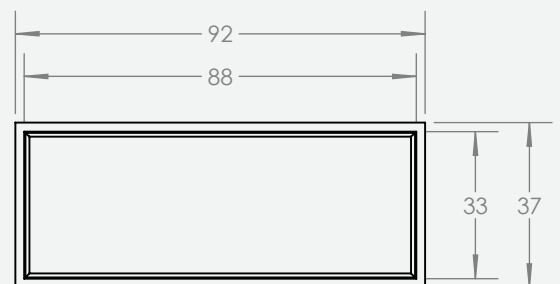

# PRODUCT SPECIFICATIONS

detailed views

top view

## Product Specifications

Outside Dimensions (cm)			Inside Dimensions (cm)	Weight (kg)
L x W	H	Base	L x W	Net
92/37	30	86/31	88/33	5.86