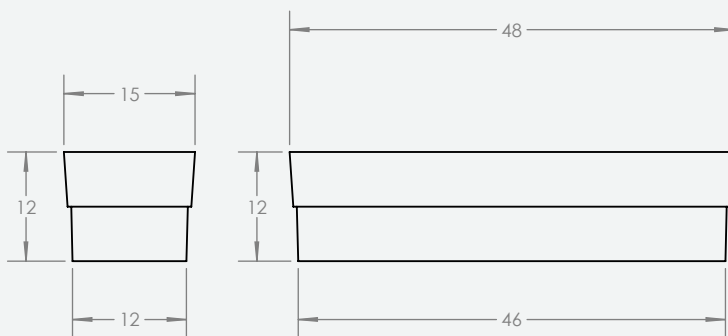

PRODUCT SPECIFICATIONS

detailed views

top view

Product Specifications

| Outside Dimensions (in) | | | Inside Dimensions (in) | Weight (lb) |
|-------------------------|----|-------|------------------------|-------------|
| L x W | H | Base | L x W | Net |
| 48/15 | 12 | 46/12 | 45/13 | 16.30 |

TIERUS

Model. NO.

1430.122

A4

SHEET 1 OF 1

*Measurements above are for representation purposes only and actual product dimensions may vary. For more accurate measurements please view our metric specification sheets.