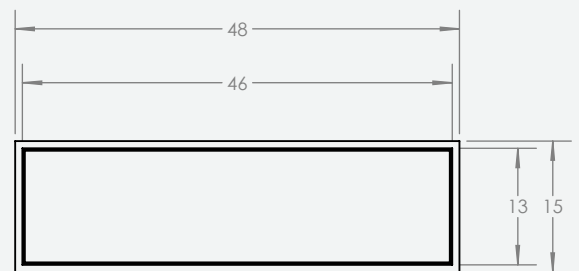

PRODUCT SPECIFICATIONS

detailed views

top view

Product Specifications

| Outside Dimensions (in) | | | Inside Dimensions (in) | Weight (lb) |
|-------------------------|----|-------|------------------------|-------------|
| L x W | H | Base | L x W | Net |
| 48/15 | 12 | 46/12 | 45/13 | 16.30 |

TIERUS

Model. NO.

1430.122

A4

SHEET 1 OF 1

*Measurements above are for representation purposes only and actual product dimensions may vary. For more accurate measurements please view our metric specification sheets.