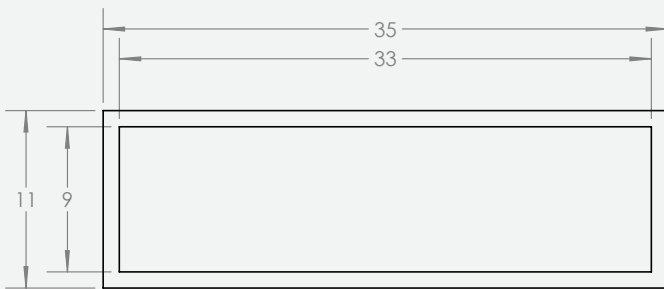

PRODUCT SPECIFICATIONS

top view

detailed view

Product Specifications

Outside Dimensions (cm)			Inside Dimensions (cm)	Weight (kg)
L x W	H	Base	L x W	Net
35/11	13	35/11	33/9	0.46

MESA

Model. NO.

1695.035

A4

SHEET 1 OF 1