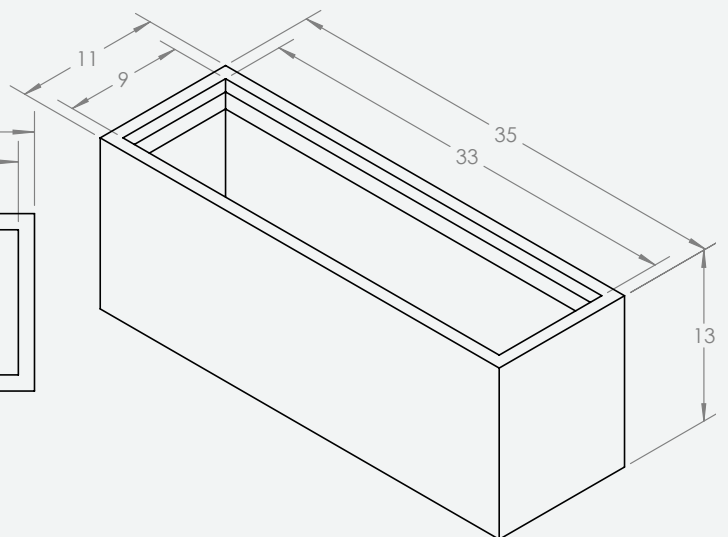

PRODUCT SPECIFICATIONS

top view

detailed view

Product Specifications

Outside Dimensions (cm)			Inside Dimensions (cm)	Weight (kg)
L x W	H	Base	L x W	Net
35/11	13	35/11	33/9	0.46

MESA

Model. NO.

1695.035

A4

SHEET 1 OF 1