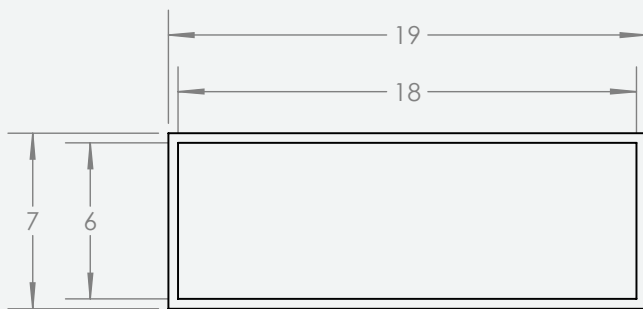

# PRODUCT SPECIFICATIONS

top view

detailed view

## Product Specifications

Outside Dimensions (in)			Inside Dimensions (in)	Weight (lb)
L x W	H	Base	L x W	Net
19/7	5	19/7	18/6	1.60

## MESA

Model. NO.

**1695.049**

**A4**

SHEET 1 OF 1

\*Measurements above are for representation purposes only and actual product dimensions may vary. For more accurate measurements please view our metric specification sheets.