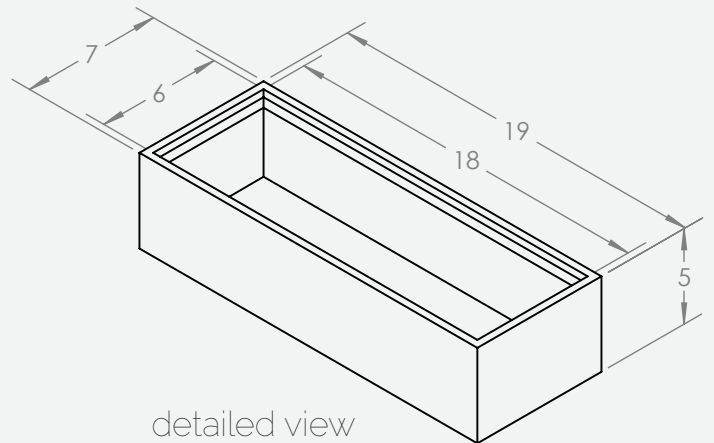

# PRODUCT SPECIFICATIONS

top view

detailed view

## Product Specifications

Outside Dimensions (in)			Inside Dimensions (in)	Weight (lb)
L x W	H	Base	L x W	Net
19/7	5	19/7	18/6	1.60

## MESA

Model. NO.

**1695.049**

**A4**

SHEET 1 OF 1

\*Measurements above are for representation purposes only and actual product dimensions may vary. For more accurate measurements please view our metric specification sheets.