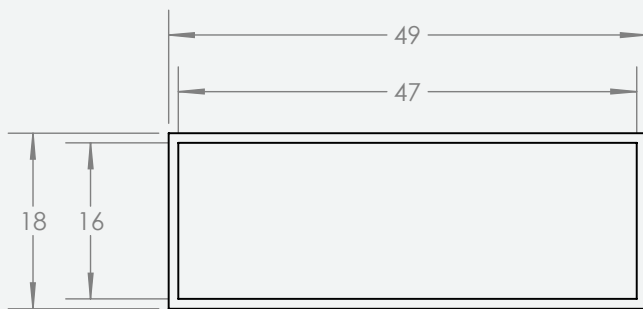

# PRODUCT SPECIFICATIONS

top view

detailed view

## Product Specifications

Outside Dimensions (cm)			Inside Dimensions (cm)	Weight (kg)
L x W	H	Base	L x W	Net
49/18	12	49/18	47/16	0.72