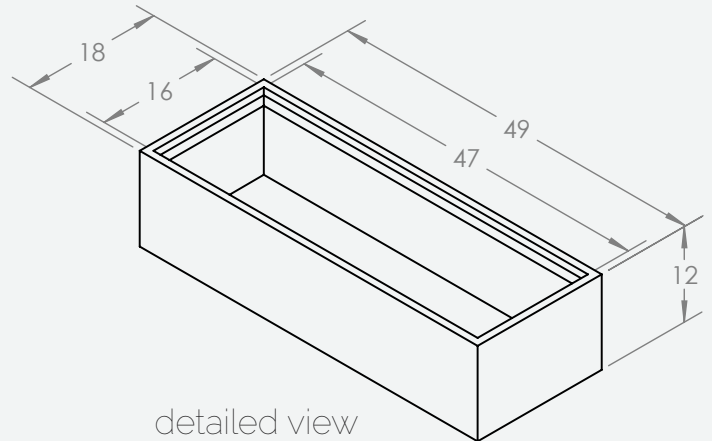

# PRODUCT SPECIFICATIONS

top view

detailed view

## Product Specifications

Outside Dimensions (cm)			Inside Dimensions (cm)	Weight (kg)
L x W	H	Base	L x W	Net
49/18	12	49/18	47/16	0.72