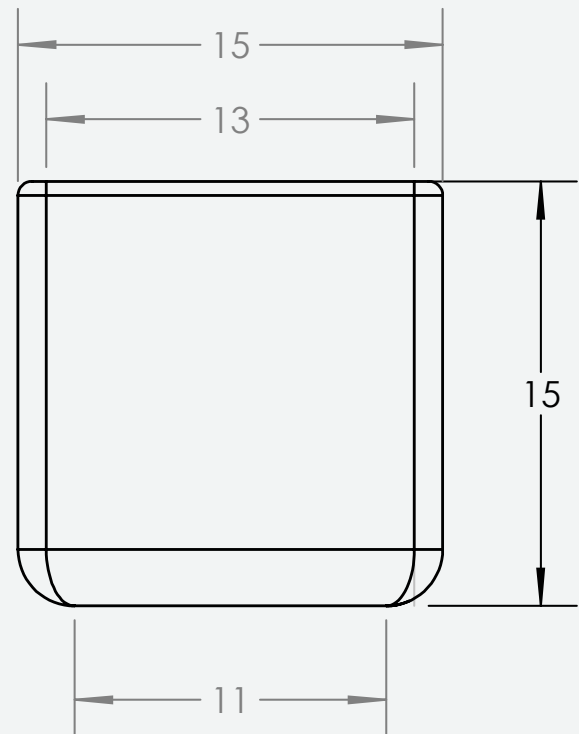

PRODUCT SPECIFICATIONS

top view

detailed view

Product Specifications

Outside Dimensions (cm)			Inside Dimensions (cm)	Weight (kg)
L x W	H	Base	L x W	Net
15/15	15	11/11	13/13	0.48

MESA

Model. NO.

2260.015

A4