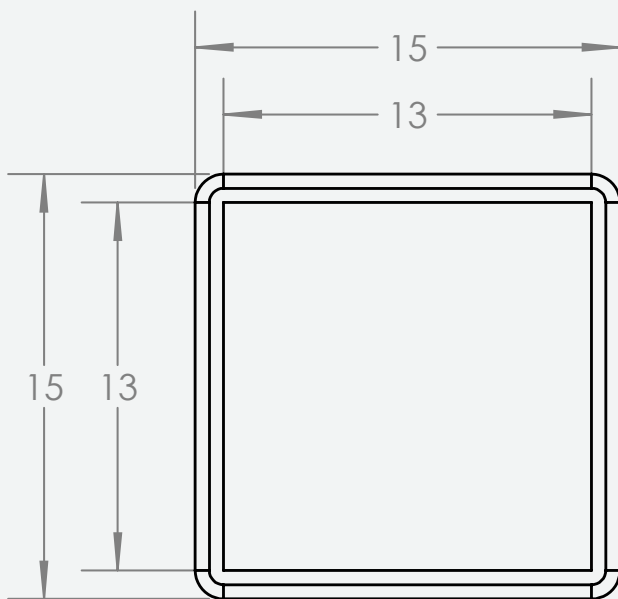

PRODUCT SPECIFICATIONS

top view

detailed view

Product Specifications

Outside Dimensions (cm)			Inside Dimensions (cm)	Weight (kg)
L x W	H	Base	L x W	Net
15/15	15	11/11	13/13	0.48

MESA

Model. NO.

2260.015

A4