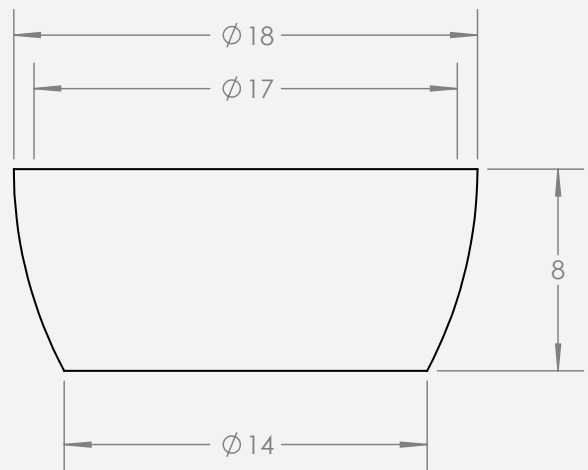

# PRODUCT SPECIFICATIONS

top view

detailed view

## Product Specifications

Outside Dimensions (in)			Inside Dimensions (in)	Weight (lb)
$\varnothing$	H	Base $\varnothing$	$\varnothing$	Net
18	8	14	17	4.80

## CRATERA

Model. NO.

**2720.046T**

**A4**

SHEET 1 OF 1

\*Measurements above are for representation purposes only and actual product dimensions may vary. For more accurate measurements please view our metric specification sheets.