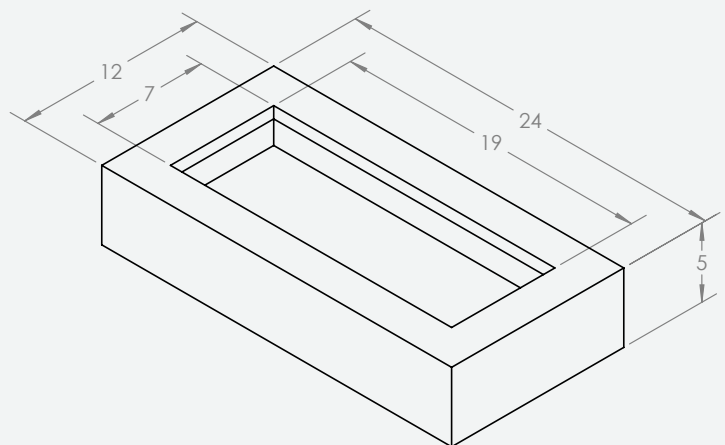

PRODUCT SPECIFICATIONS

top view

detailed view

Product Specifications

Outside Dimensions (in)			Inside Dimensions (in)		Weight (lb)
L	W	H	Base		Net
24	12	5	19	7	5.90

MESA

Model. NO.

3370.061

A4

SHEET 1 OF 1

*Measurements above are for representation purposes only and actual product dimensions may vary. For more accurate measurements please view our metric specification sheets.