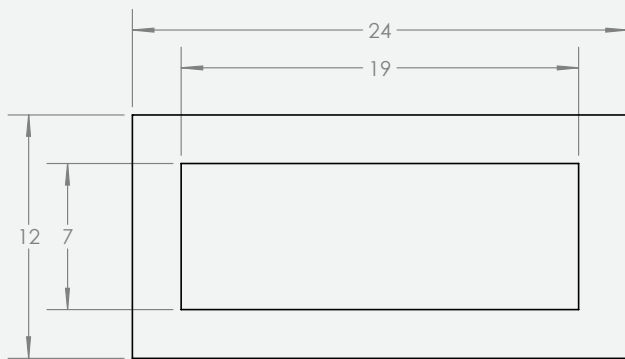

PRODUCT SPECIFICATIONS

top view

detailed view

Product Specifications

Outside Dimensions (in)			Inside Dimensions (in)		Weight (lb)
L	W	H	Base		Net
24	12	5	19	7	5.90

MESA

Model. NO.

3370.061

A4

SHEET 1 OF 1

*Measurements above are for representation purposes only and actual product dimensions may vary. For more accurate measurements please view our metric specification sheets.