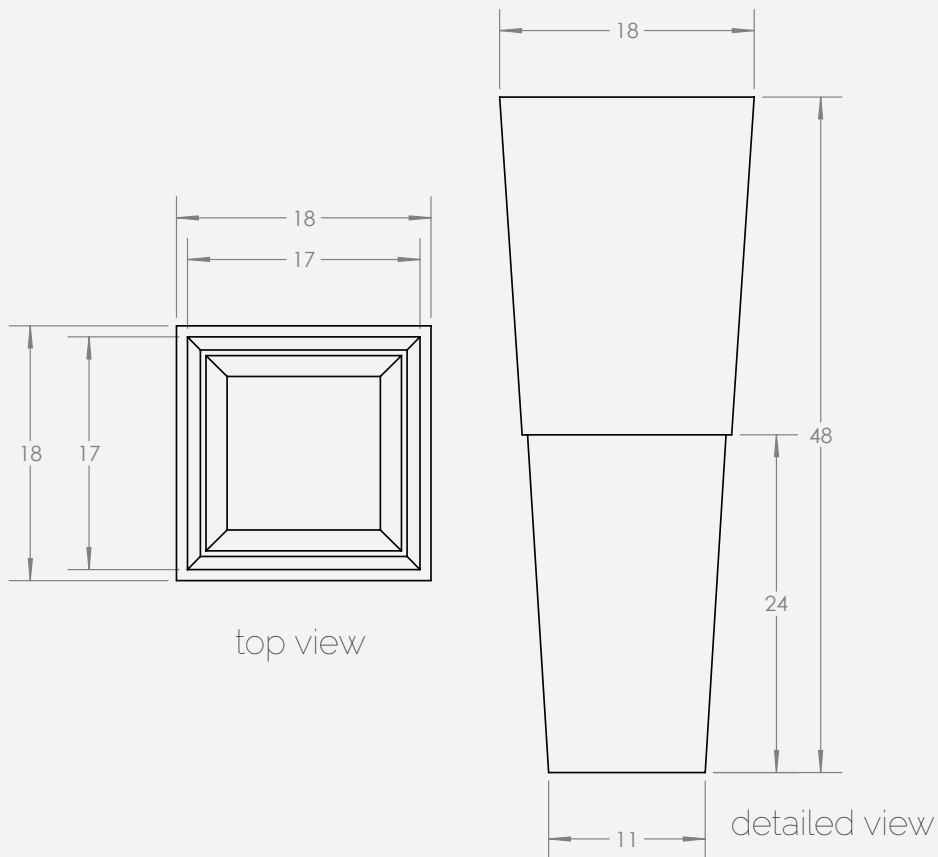

PRODUCT SPECIFICATIONS

Product Specifications

Outside Dimensions (in)			Inside Dimensions (in)	Weight (lb)
L x W	H	Base	L x W	Net
18/18	48	11/11	17/17	21.30

TIERUS

Model. NO.

3820.046

A4

SHEET 1 OF 1

*Measurements above are for representation purposes only and actual product dimensions may vary. For more accurate measurements please view our metric specification sheets.