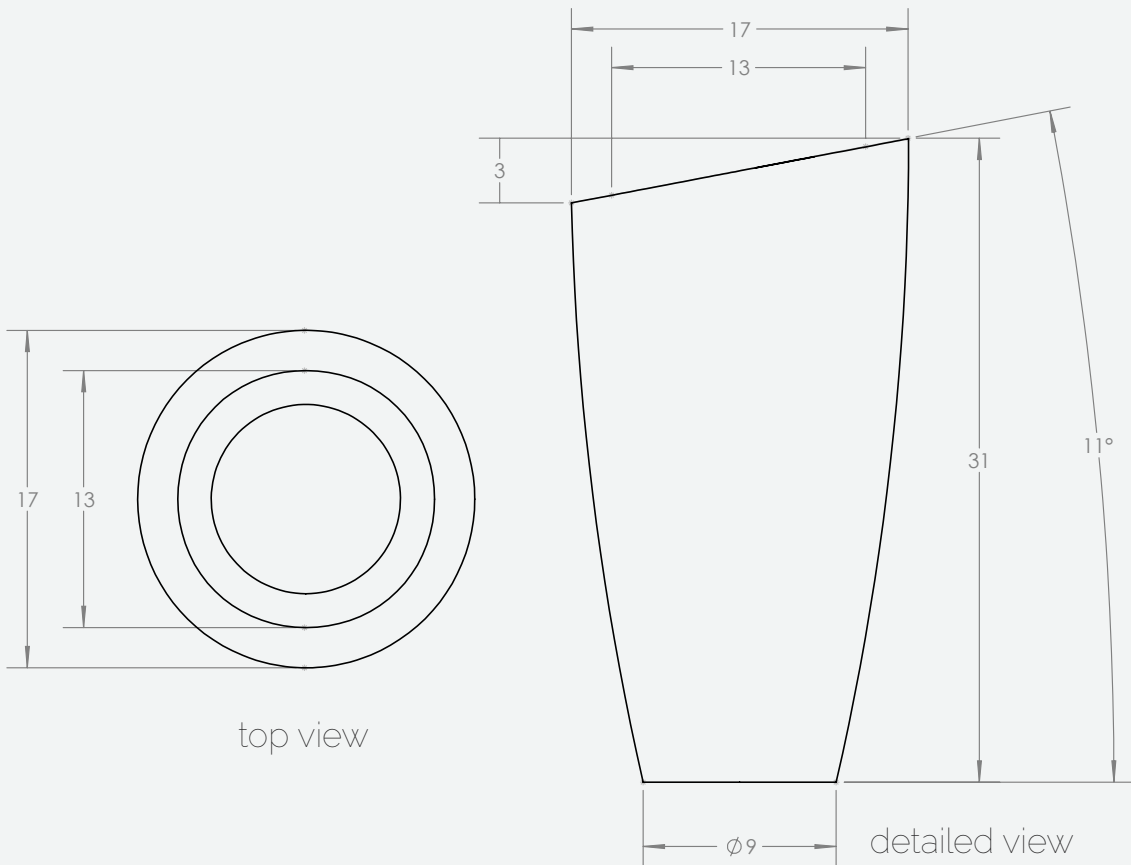

## Product Specifications

Outside Dimensions (in)			Inside Dimensions (in)	Weight (lb)
$\varnothing$	H	Base $\varnothing$	$\varnothing$	Net
17	31	9	13	11.00

## TURRIM

Model. NO.

**4310.042**

**A4**

SHEET 1 OF 1

\*Measurements above are for representation purposes only and actual product dimensions may vary. For more accurate measurements please view our metric specification sheets.