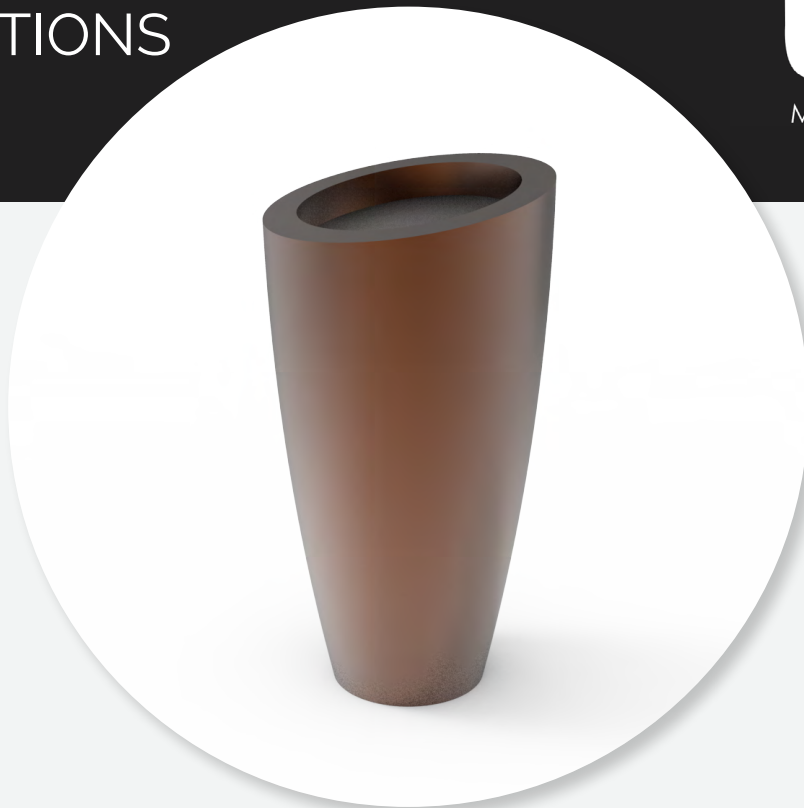

PRODUCT SPECIFICATIONS

Product Specifications

Outside Dimensions (cm)			Inside Dimensions (cm)	Weight (kg)
\varnothing	H	Base \varnothing	\varnothing	Net
42	80	24	32	5.00

TURRIM

Model. NO.

4310.042

A4

SHEET 1 OF 1