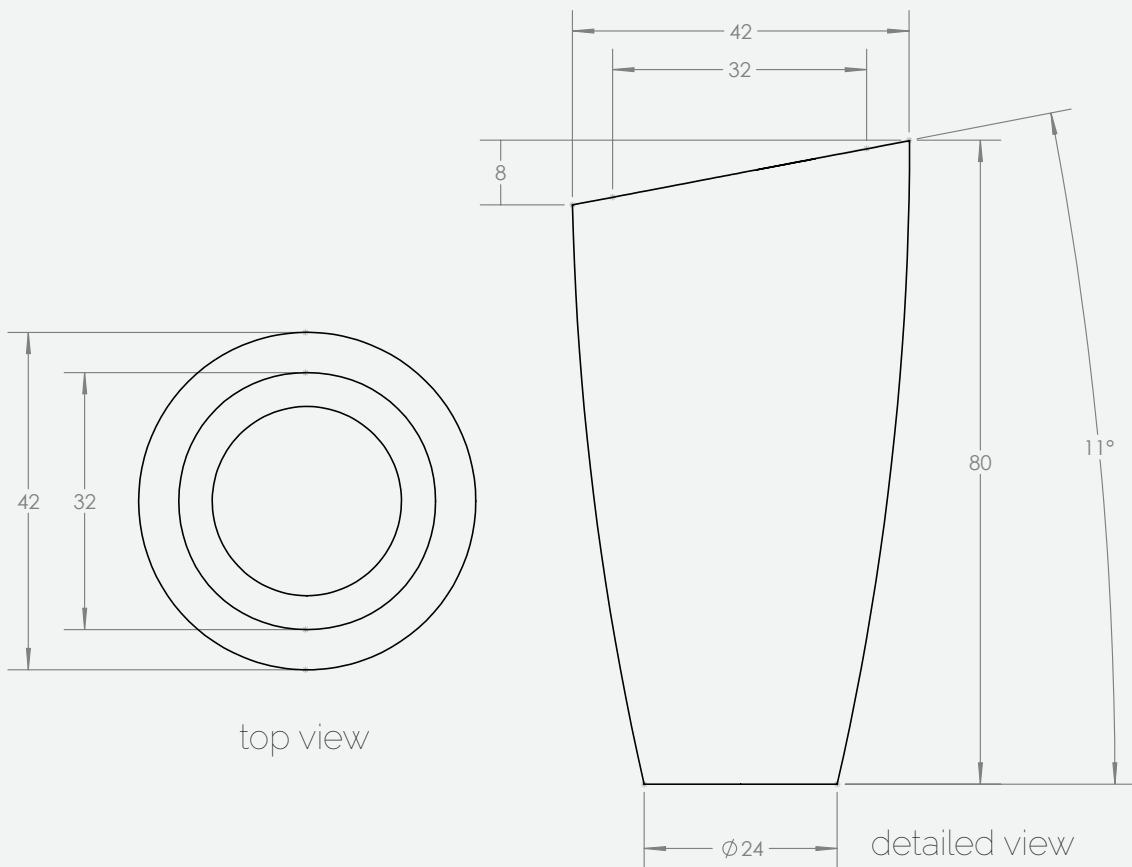

PRODUCT SPECIFICATIONS

Product Specifications

Outside Dimensions (cm)			Inside Dimensions (cm)	Weight (kg)
\varnothing	H	Base \varnothing	\varnothing	Net
42	80	24	32	5.00

TURRIM

Model. NO.

4310.042

A4

SHEET 1 OF 1