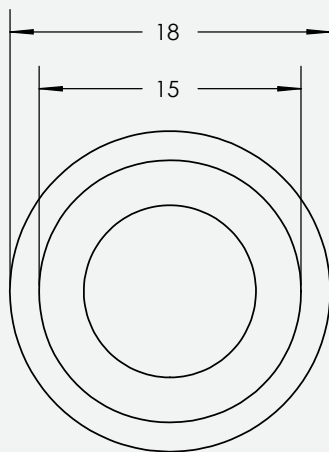

PRODUCT SPECIFICATIONS

top view

detailed view

Product Specifications

Outside Dimensions (in)			Inside Dimensions (in)	Weight (lb)
Ø	H	Base Ø	Ø	Net
18	36	10	15	16.0

TURRIM

Model. NO.

4310.045

A4