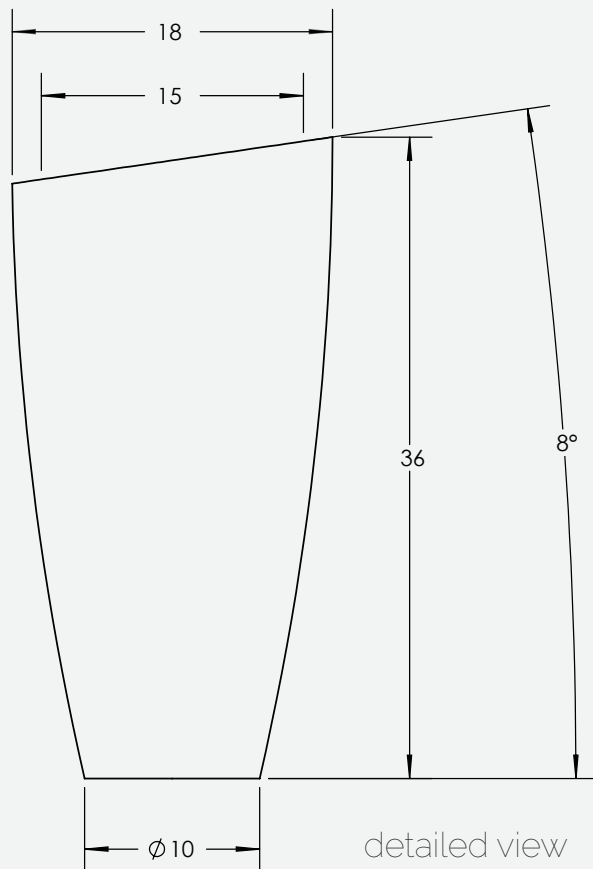

PRODUCT SPECIFICATIONS

top view

detailed view

Product Specifications

Outside Dimensions (in)			Inside Dimensions (in)	Weight (lb)
Ø	H	Base Ø	Ø	Net
18	36	10	15	16.0

TURRIM

Model. NO.

4310.045

A4