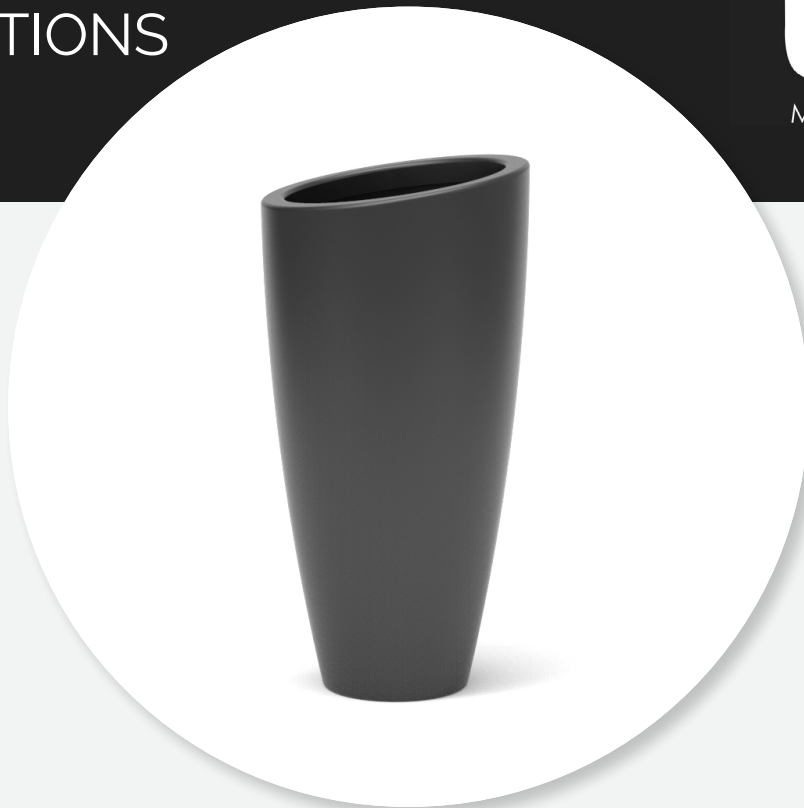

PRODUCT SPECIFICATIONS

top view

detailed view

Product Specifications

Outside Dimensions (in)			Inside Dimensions (in)	Weight (lb)
Ø	H	Base Ø	Ø	Net
18	36	10	15	16.0

TURRIM

Model. NO.

4310.045