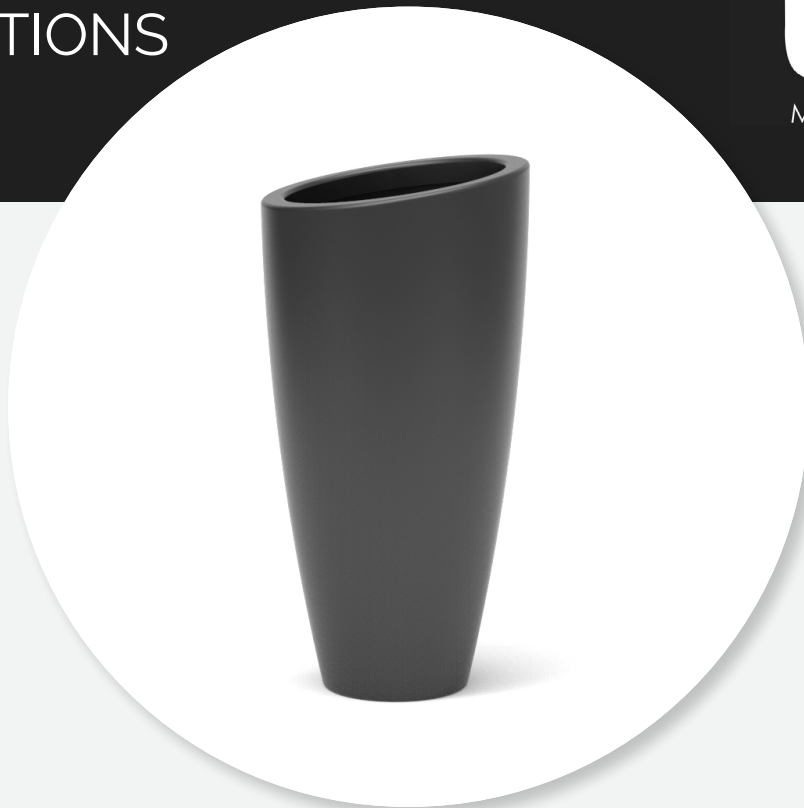

PRODUCT SPECIFICATIONS

top view

detailed view

Product Specifications

Outside Dimensions (cm)			Inside Dimensions (cm)	Weight (kg)
\varnothing	H	Base \varnothing	\varnothing	Net
45	91	25	37	7.3

TURRIM

Model. NO.