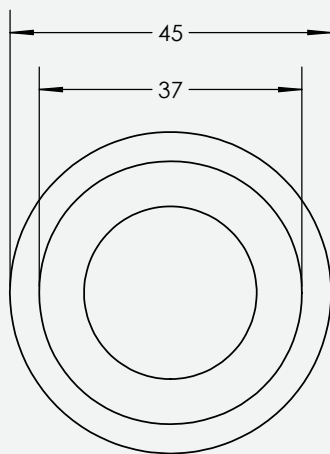

PRODUCT SPECIFICATIONS

top view

detailed view

Product Specifications

Outside Dimensions (cm)			Inside Dimensions (cm)	Weight (kg)
\varnothing	H	Base \varnothing	\varnothing	Net
45	91	25	37	7.3

TURRIM

Model. NO.