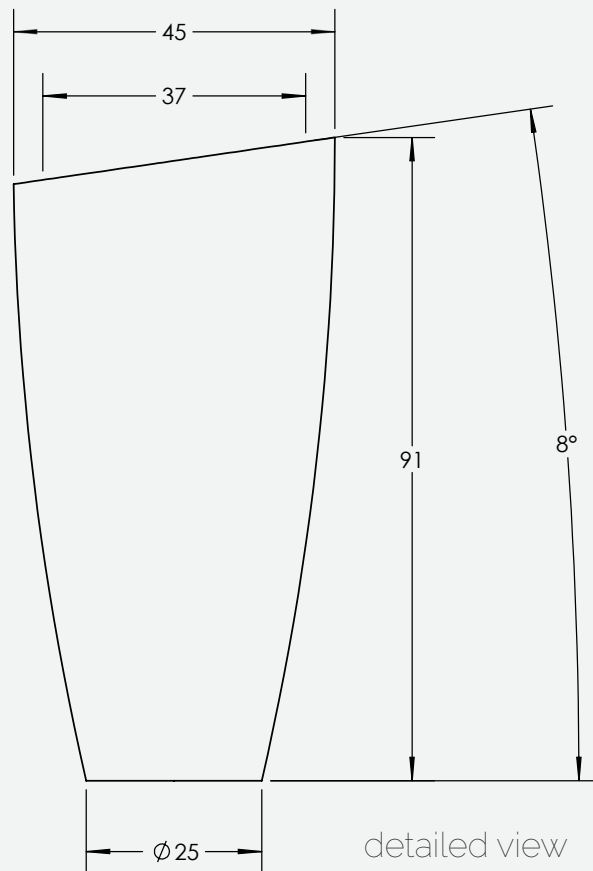

PRODUCT SPECIFICATIONS

top view

detailed view

Product Specifications

Outside Dimensions (cm)			Inside Dimensions (cm)	Weight (kg)
\varnothing	H	Base \varnothing	\varnothing	Net
45	91	25	37	7.3

TURRIM

Model. NO.

4310.045

A4

SHEET 1 OF 1