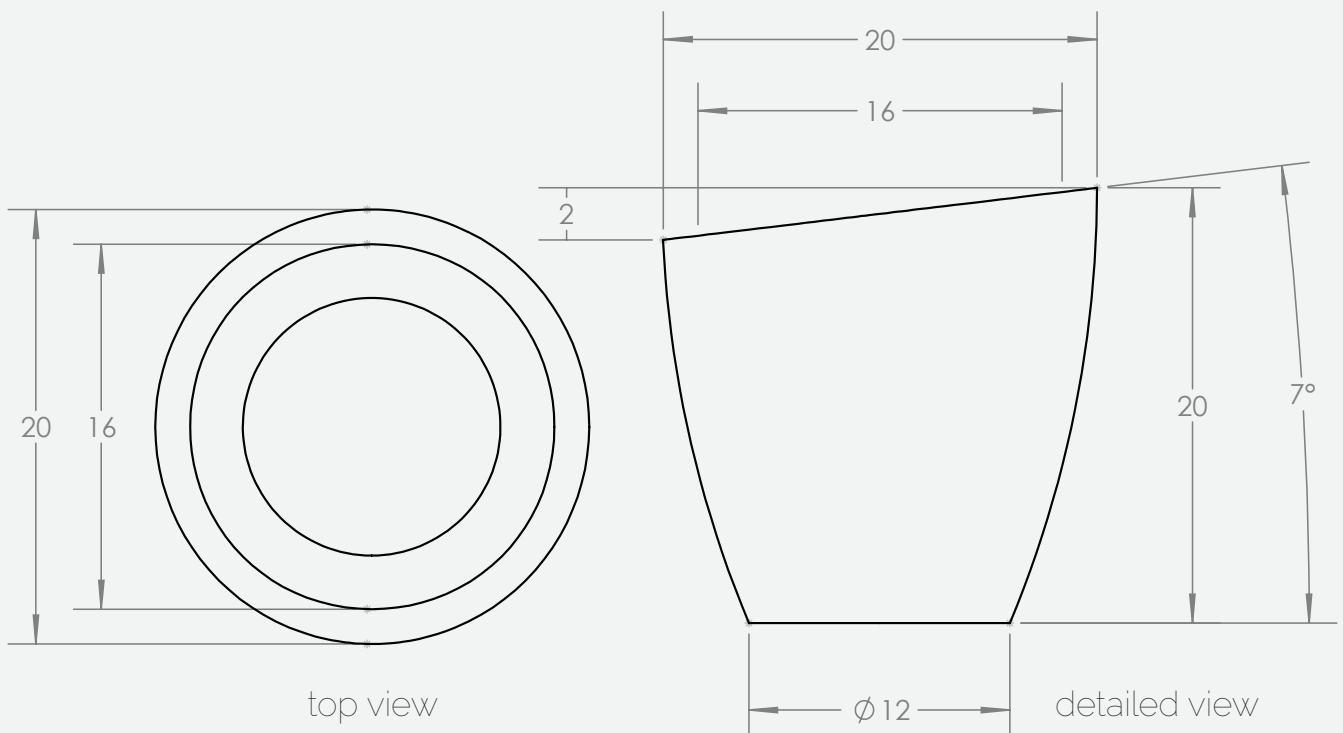

PRODUCT SPECIFICATIONS

Product Specifications

Outside Dimensions (in)			Inside Dimensions (in)	Weight (lb)
\varnothing	H	Base \varnothing	\varnothing	Net
20	20	12	16	9.00

TURRIM

Model. NO.

4310.050

A4

SHEET 1 OF 1

*Measurements above are for representation purposes only and actual product dimensions may vary. For more accurate measurements please view our metric specification sheets.