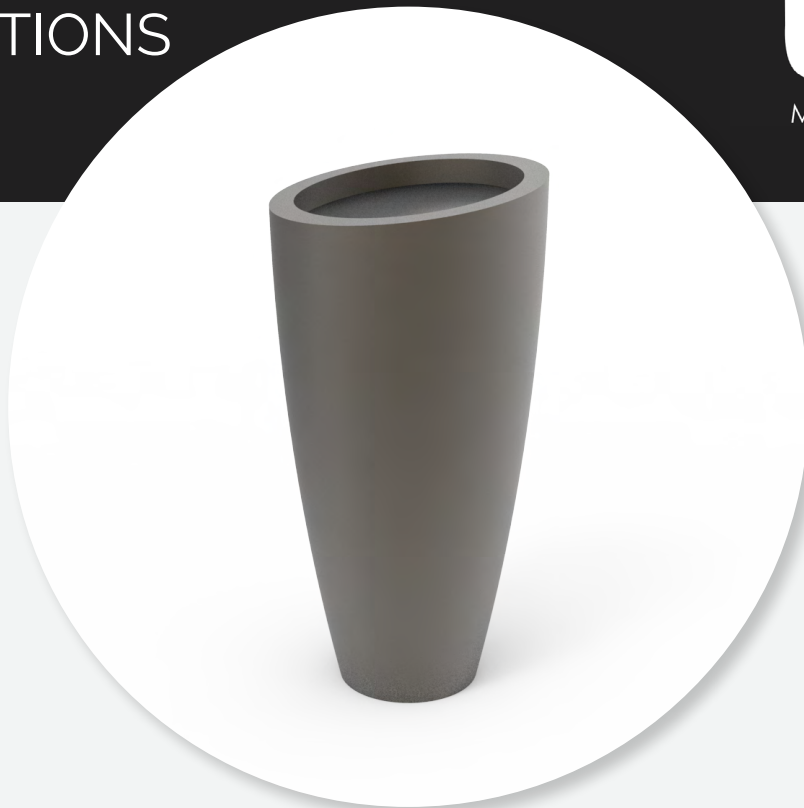

PRODUCT SPECIFICATIONS

Product Specifications

Outside Dimensions (cm)			Inside Dimensions (cm)	Weight (kg)
∅	H	Base ∅	∅	Net
55	110	30	45	8.78

TURRIM

Model. NO.

4310.055

A4

SHEET 1 OF 1