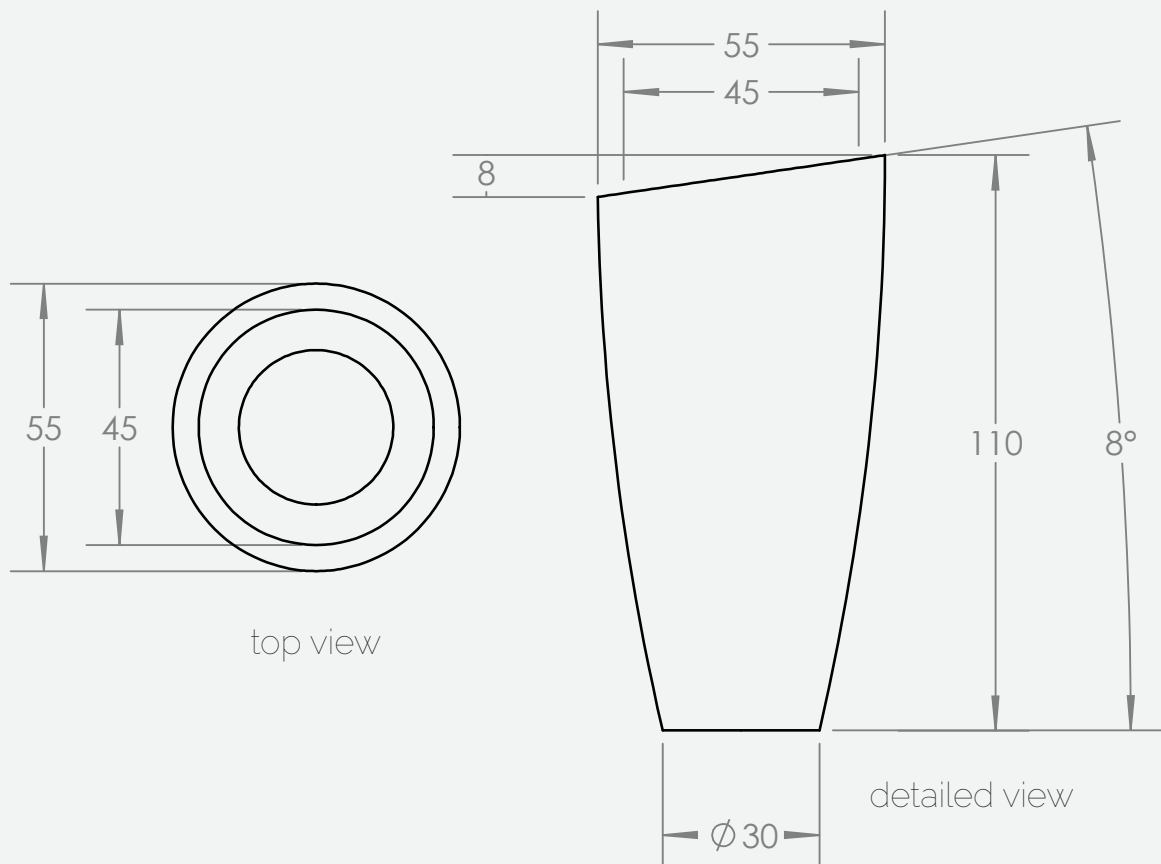

PRODUCT SPECIFICATIONS

Product Specifications

Outside Dimensions (cm)			Inside Dimensions (cm)	Weight (kg)
∅	H	Base ∅	∅	Net
55	110	30	45	8.78

TURRIM

Model. NO.

4310.055

A4

SHEET 1 OF 1