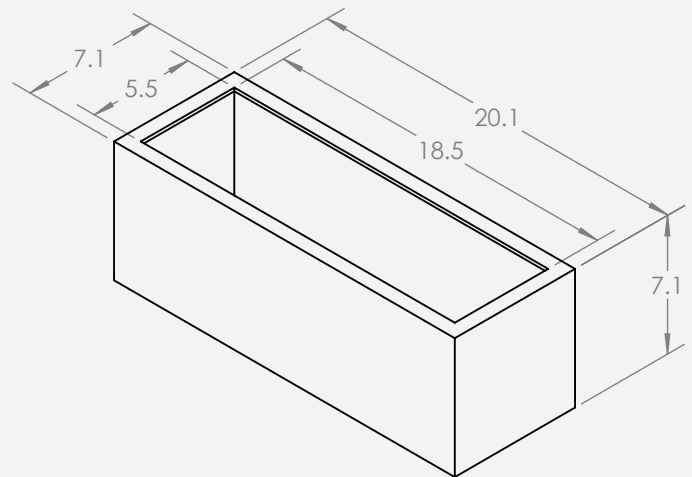

PRODUCT SPECIFICATIONS

top view

detailed view

Product Specifications

Outside Dimensions (in)			Inside Dimensions (in)	Weight (lb)
L x W	H	Base	L x W	Net
20.1/7.1	7.1	20.1/7.1	18.5/5.5	4.6

MESA

Model. NO.

6230.051

A4

SHEET 1 OF 1

*Measurements above are for representation purposes only and actual product dimensions may vary. For more accurate measurements please view our metric specification sheets.