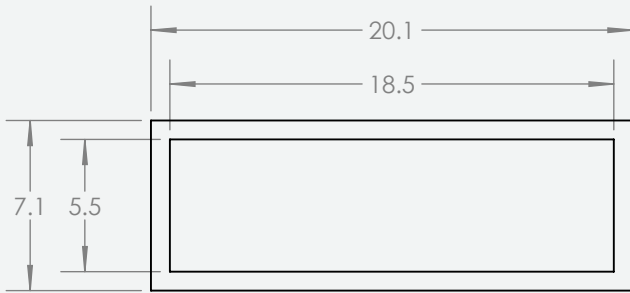

PRODUCT SPECIFICATIONS

top view

detailed view

Product Specifications

Outside Dimensions (in)			Inside Dimensions (in)	Weight (lb)
L x W	H	Base	L x W	Net
20.1/7.1	7.1	20.1/7.1	18.5/5.5	4.6

MESA

Model. NO.

6230.051

A4

SHEET 1 OF 1

*Measurements above are for representation purposes only and actual product dimensions may vary. For more accurate measurements please view our metric specification sheets.