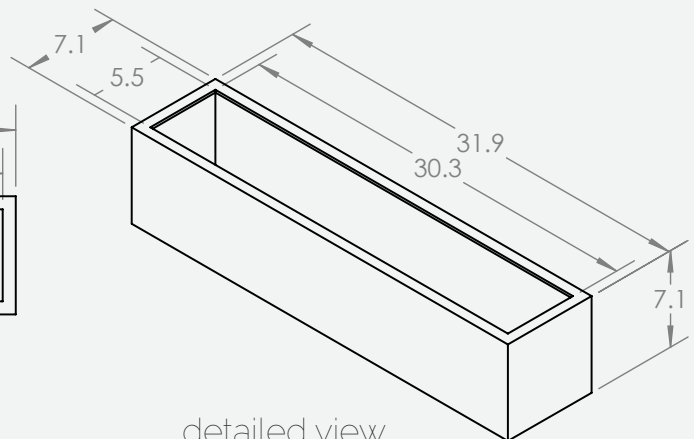

PRODUCT SPECIFICATIONS

top view

detailed view

Product Specifications

Outside Dimensions (in)			Inside Dimensions (in)		Weight (lb)
L x W	H	Base	L x W		Net
31.9/7.1	7.1	31.9/7.1	30.3/5.5		13.2

MESA

Model. NO.

6230.081

A4

SHEET 1 OF 1

*Measurements above are for representation purposes only and actual product dimensions may vary. For more accurate measurements please view our metric specification sheets.