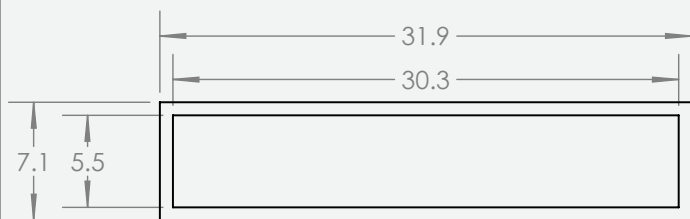

PRODUCT SPECIFICATIONS

top view

detailed view

Product Specifications

Outside Dimensions (in)			Inside Dimensions (in)		Weight (lb)
L x W	H	Base	L x W		Net
31.9/7.1	7.1	31.9/7.1	30.3/5.5		13.2

MESA

Model. NO.

6230.081

A4

SHEET 1 OF 1

*Measurements above are for representation purposes only and actual product dimensions may vary. For more accurate measurements please view our metric specification sheets.