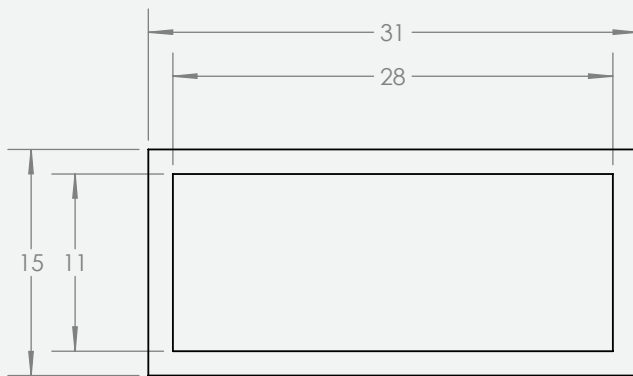

PRODUCT SPECIFICATIONS

top view

detailed view

Product Specifications

Outside Dimensions (in)			Inside Dimensions (in)	Weight (lb)
L x W	H	Base	L x W	Net
31/15	16	31/15	28/11	12.60

RECTANGULUM

Model. NO.

6280.080

A4

SHEET 1 OF 1

*Measurements above are for representation purposes only and actual product dimensions may vary. For more accurate measurements please view our metric specification sheets.