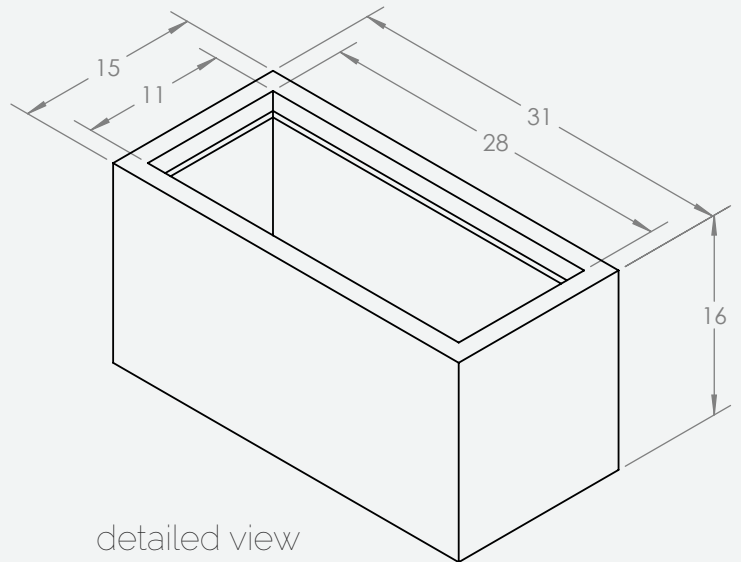

PRODUCT SPECIFICATIONS

top view

detailed view

Product Specifications

Outside Dimensions (in)			Inside Dimensions (in)	Weight (lb)
L x W	H	Base	L x W	Net
31/15	16	31/15	28/11	12.60

RECTANGULUM

Model. NO.

6280.080

A4

SHEET 1 OF 1

*Measurements above are for representation purposes only and actual product dimensions may vary. For more accurate measurements please view our metric specification sheets.