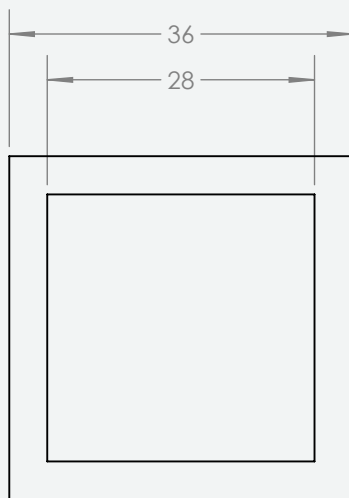

# PRODUCT SPECIFICATIONS

top view

detailed view

## Product Specifications

Outside Dimensions (cm)			Inside Dimensions (cm)	Weight (kg)
L x W	H	Base	L x W	Net
36/36	56	36/36	28/28	5.23

## QUADRUM

Model. NO.

**8310.036**

**A4**