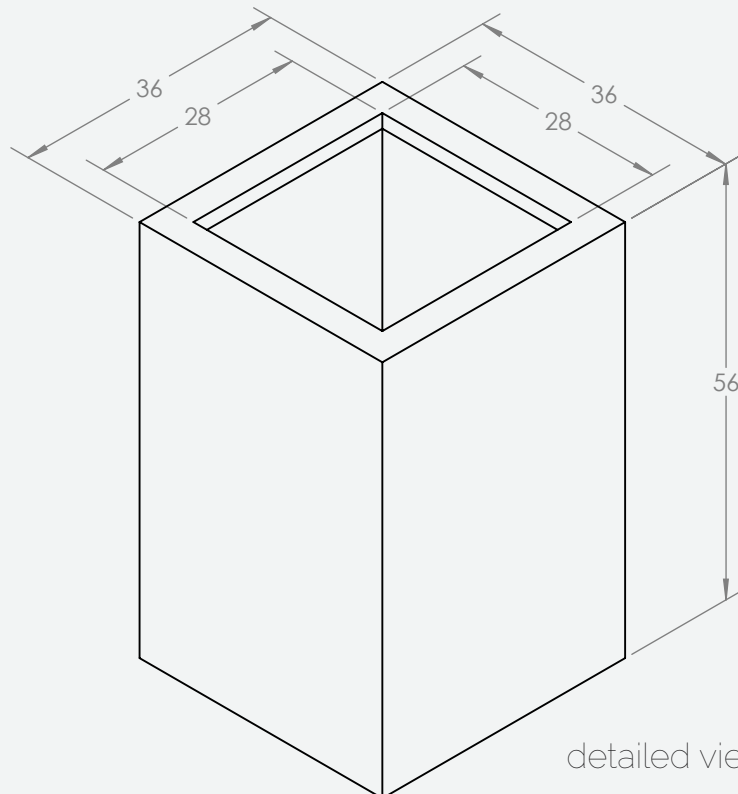

# PRODUCT SPECIFICATIONS

top view

detailed view

## Product Specifications

Outside Dimensions (cm)			Inside Dimensions (cm)	Weight (kg)
L x W	H	Base	L x W	Net
36/36	56	36/36	28/28	5.23

## QUADRUM

Model. NO.

**8310.036**

**A4**