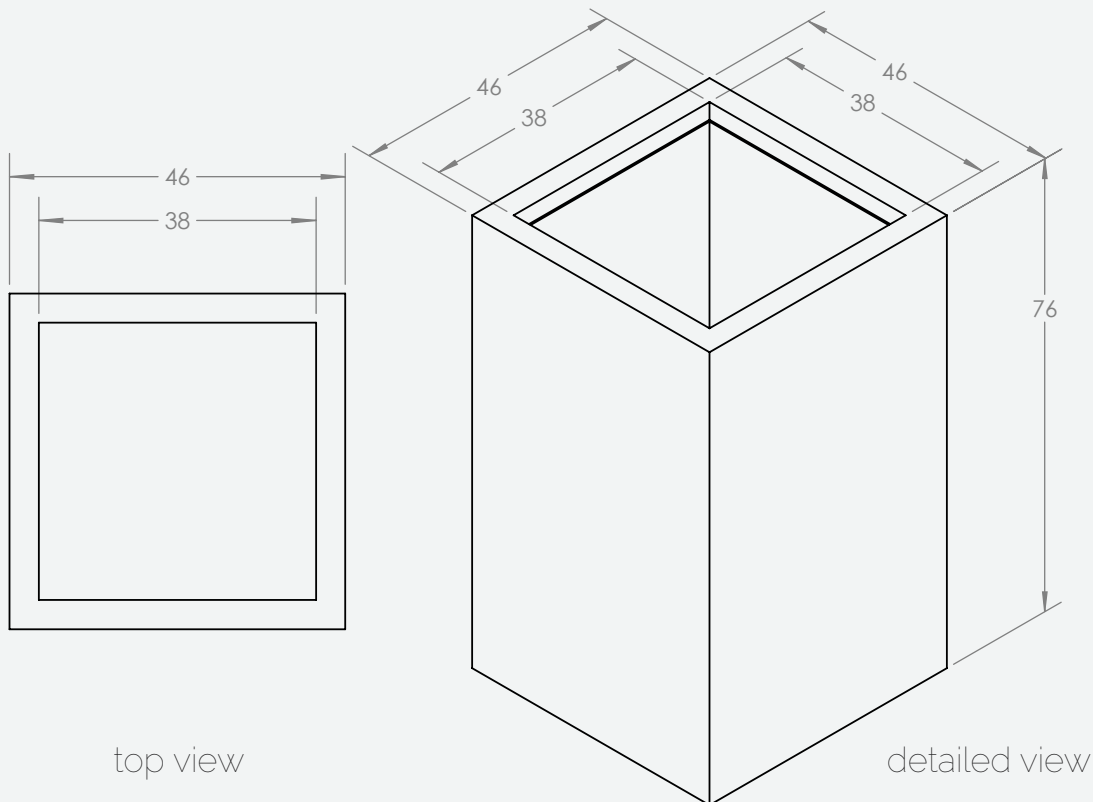

PRODUCT SPECIFICATIONS

top view

detailed view

Product Specifications

Outside Dimensions (cm)			Inside Dimensions (cm)	Weight (kg)
L x W	H	Base	L x W	Net
46/46	76	46/46	38/38	8.90

QUADRUM

Model. NO.

8310.046

A4

SHEET 1 OF 1