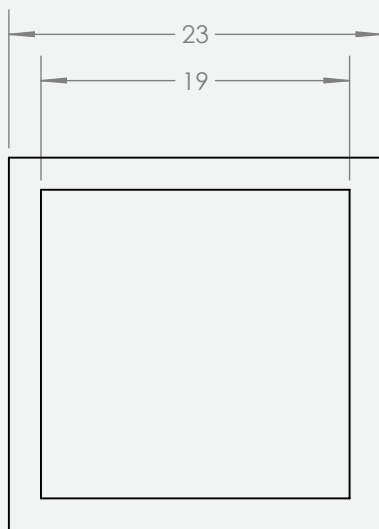

PRODUCT SPECIFICATIONS

top view

detailed view

Product Specifications

Outside Dimensions (in)			Inside Dimensions (in)	Weight (lb)
L x W	H	Base	L x W	Net
23/23	37	23/23	19/19	30.70

QUADRUM

Model. NO.

8310.058

A4

SHEET 1 OF 1

*Measurements above are for representation purposes only and actual product dimensions may vary. For more accurate measurements please view our metric specification sheets.