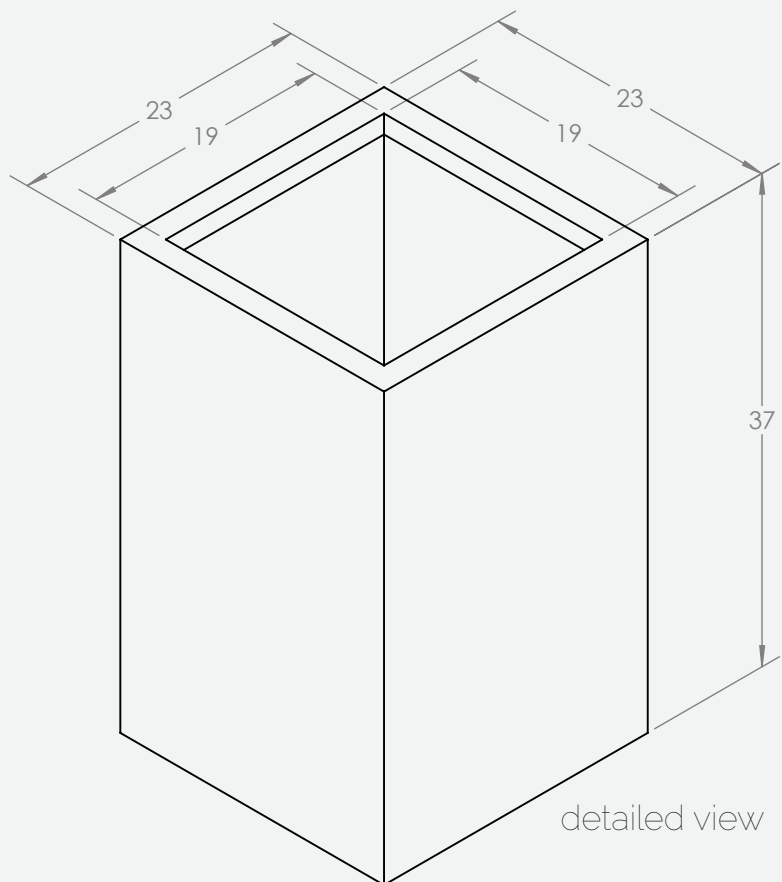

PRODUCT SPECIFICATIONS

top view

detailed view

Product Specifications

Outside Dimensions (in)			Inside Dimensions (in)	Weight (lb)
L x W	H	Base	L x W	Net
23/23	37	23/23	19/19	30.70

QUADRUM

Model. NO.

8310.058

A4

SHEET 1 OF 1

*Measurements above are for representation purposes only and actual product dimensions may vary. For more accurate measurements please view our metric specification sheets.