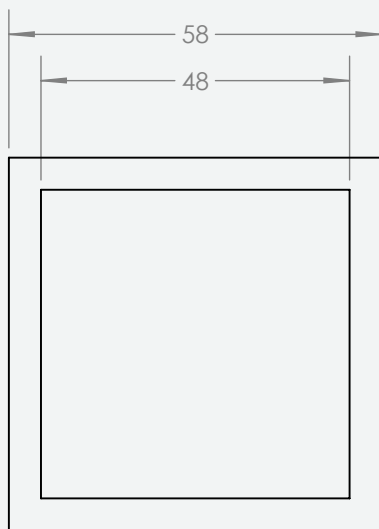

PRODUCT SPECIFICATIONS

top view

detailed view

Product Specifications

Outside Dimensions (cm)			Inside Dimensions (cm)	Weight (kg)
L x W	H	Base	L x W	Net
58/58	94	58/58	48/48	13.95

QUADRUM

Model. NO.

8310.058

A4