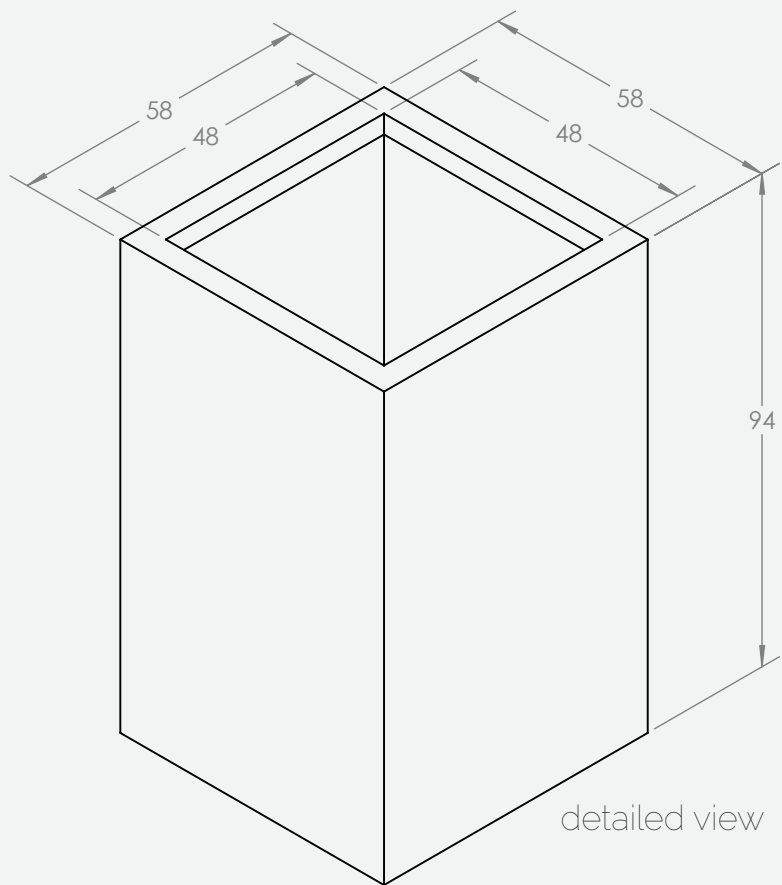

PRODUCT SPECIFICATIONS

top view

detailed view

Product Specifications

Outside Dimensions (cm)			Inside Dimensions (cm)	Weight (kg)
L x W	H	Base	L x W	Net
58/58	94	58/58	48/48	13.95

QUADRUM

Model. NO.

8310.058