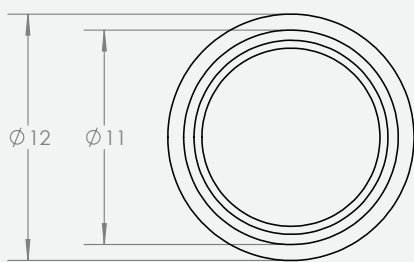

# PRODUCT SPECIFICATIONS

top view

detailed view

## Product Specifications

Outside Dimensions (in)			Inside Dimensions (in)	Weight (lb)
Ø	H	Base Ø	Ø	Net
12	32	9	11	8.60

## TIERUS

Model. NO.

**9040.031**

**A4**

SHEET 1 OF 1

\*Measurements above are for representation purposes only and actual product dimensions may vary. For more accurate measurements please view our metric specification sheets.