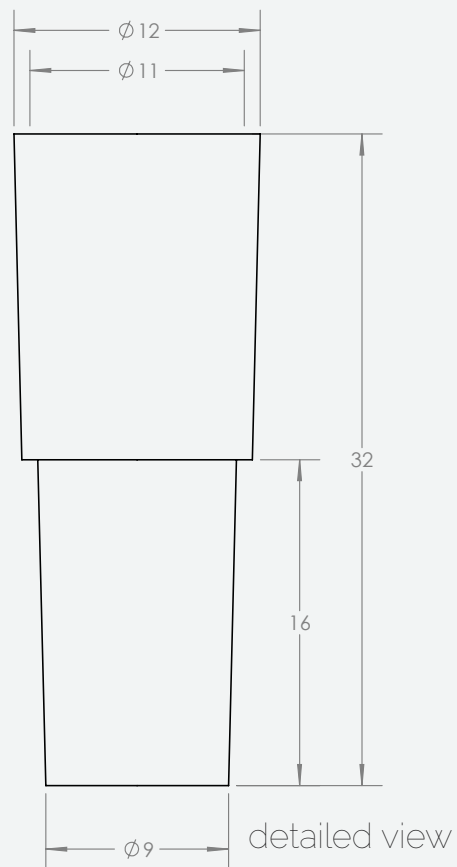

# PRODUCT SPECIFICATIONS

top view

detailed view

## Product Specifications

Outside Dimensions (in)			Inside Dimensions (in)	Weight (lb)
Ø	H	Base Ø	Ø	Net
12	32	9	11	8.60

## TIERUS

Model. NO.

**9040.031**

**A4**

SHEET 1 OF 1

\*Measurements above are for representation purposes only and actual product dimensions may vary. For more accurate measurements please view our metric specification sheets.