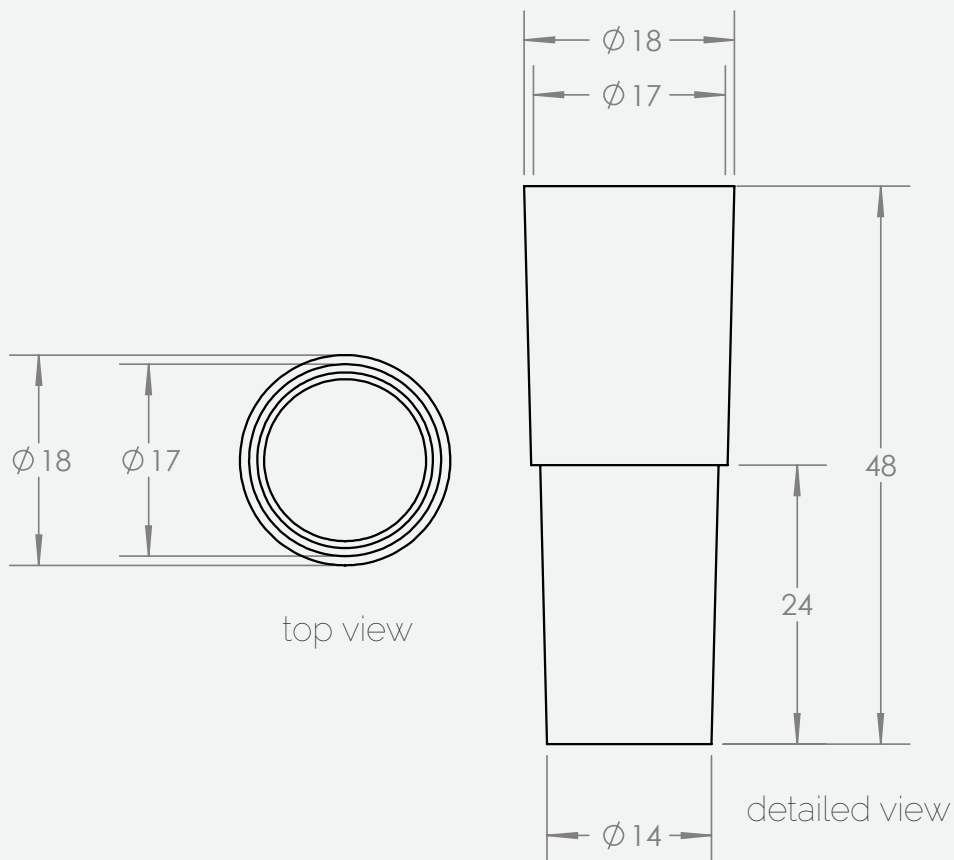

PRODUCT SPECIFICATIONS

Product Specifications

Outside Dimensions (in)			Inside Dimensions (in)	Weight (lb)
ϕ	H	Base ϕ	ϕ	Net
18	48	14	17	18.90

TIERUS

Model. NO.

9040.046

A4

SHEET 1 OF 1

*Measurements above are for representation purposes only and actual product dimensions may vary. For more accurate measurements please view our metric specification sheets.