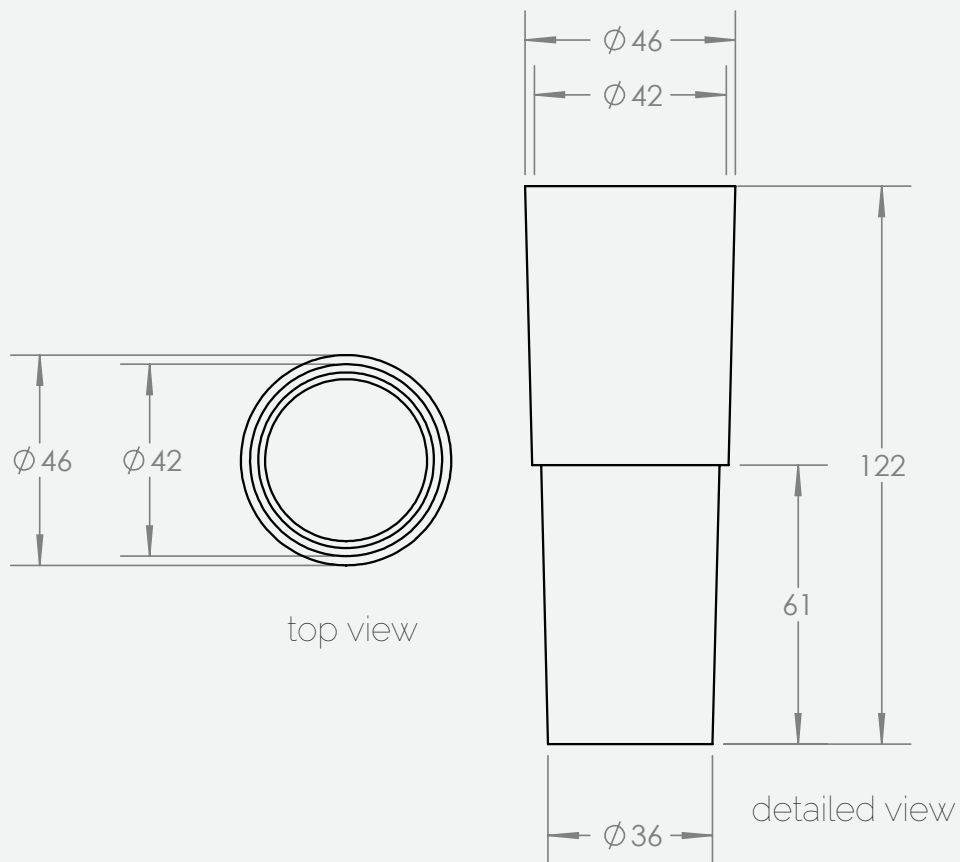

## Product Specifications

Outside Dimensions (cm)			Inside Dimensions (cm)	Weight (kg)
$\phi$	H	Base $\phi$	$\phi$	Net
46	122	36	42	8.59

## TIERUS

Model. NO.

**9040.046**

**A4**

SHEET 1 OF 1