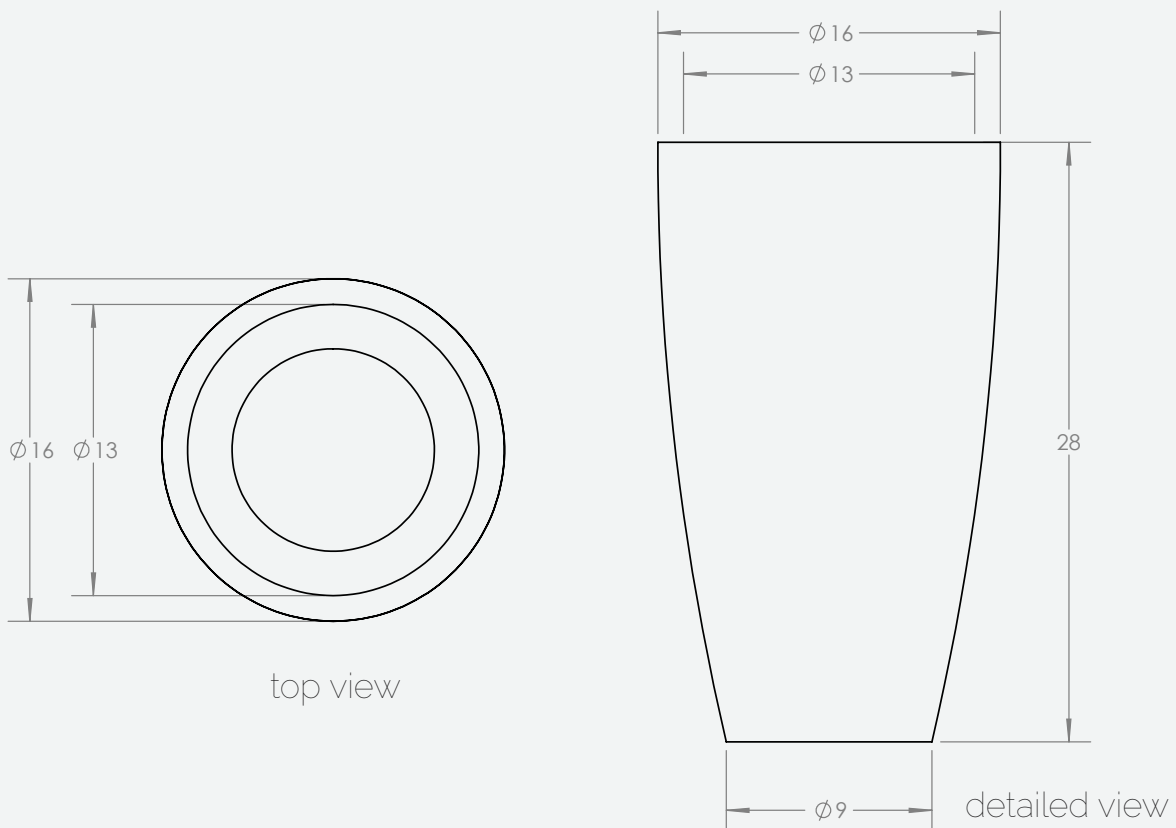

PRODUCT SPECIFICATIONS

Product Specifications

Outside Dimensions (in)			Inside Dimensions (in)	Weight (lb)
Ø	H	Base Ø	Ø	Net
16	28	9	13	7.70

TURRIM

Model. NO.

9360.040

A4

SHEET 1 OF 1

*Measurements above are for representation purposes only and actual product dimensions may vary. For more accurate measurements please view our metric specification sheets.