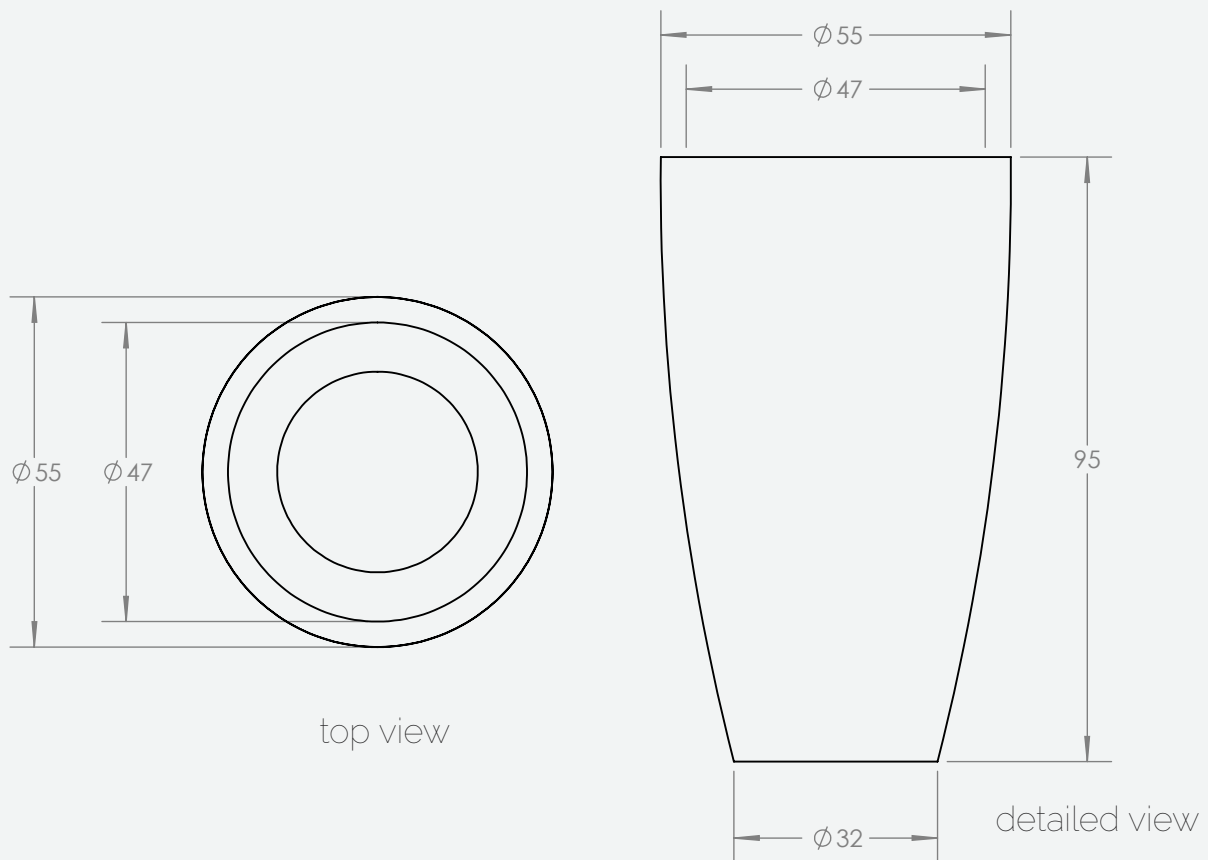

PRODUCT SPECIFICATIONS

Product Specifications

Outside Dimensions (cm)			Inside Dimensions (cm)	Weight (kg)
ϕ	H	Base ϕ	ϕ	Net
55	95	32	47	7.50

TURRIM

Model. NO.

9360.055

A4

SHEET 1 OF 1