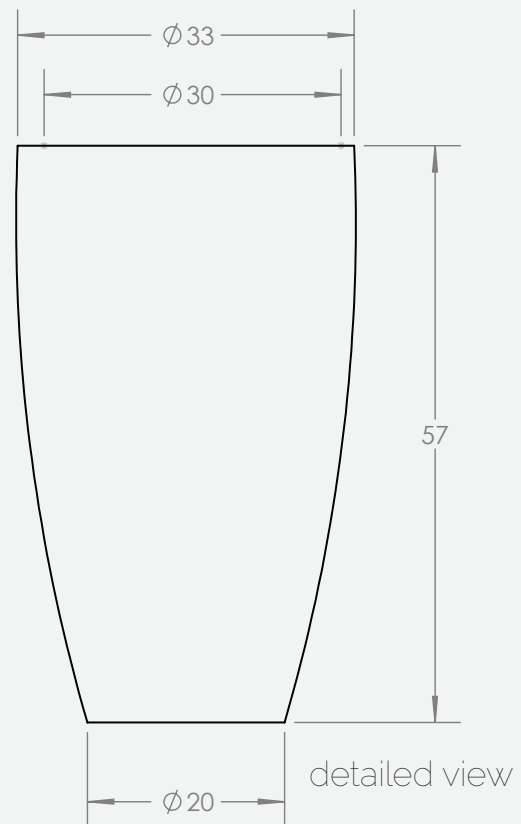

# PRODUCT SPECIFICATIONS

top view

detailed view

## Product Specifications

Outside Dimensions (in)			Inside Dimensions (in)	Weight (lb)
Ø	H	Base Ø	Ø	Net
33	57	20	30	45.30

## TURRIM

Model. NO.

**9360.085**

**A4**

SHEET 1 OF 1

\*Measurements above are for representation purposes only and actual product dimensions may vary. For more accurate measurements please view our metric specification sheets.