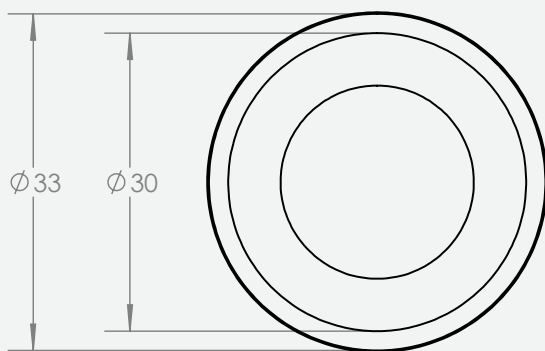

# PRODUCT SPECIFICATIONS

top view

detailed view

## Product Specifications

Outside Dimensions (in)			Inside Dimensions (in)	Weight (lb)
Ø	H	Base Ø	Ø	Net
33	57	20	30	45.30

## TURRIM

Model. NO.

**9360.085**

**A4**

SHEET 1 OF 1

\*Measurements above are for representation purposes only and actual product dimensions may vary. For more accurate measurements please view our metric specification sheets.