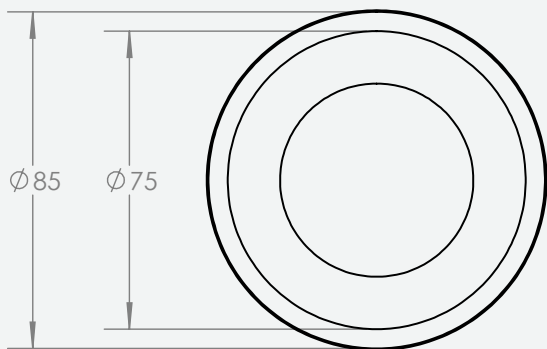

# PRODUCT SPECIFICATIONS

top view

detailed view

## Product Specifications

Outside Dimensions (cm)			Inside Dimensions (cm)	Weight (kg)
Ø	H	Base Ø	Ø	Net
85	146	50	75	20.60