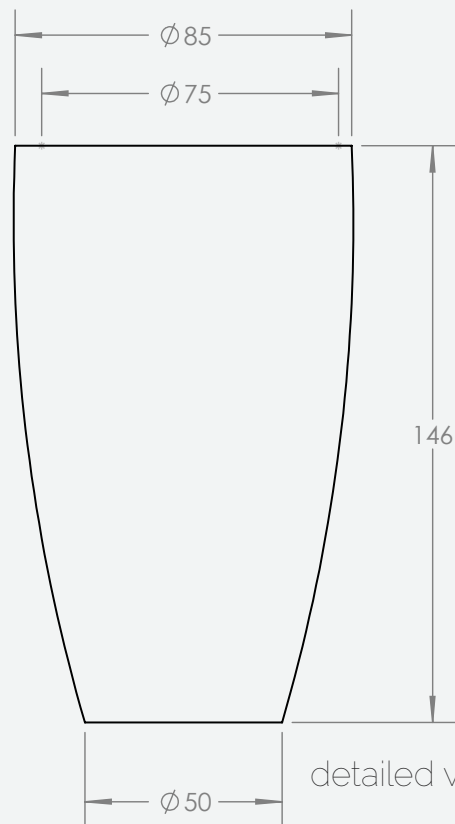

# PRODUCT SPECIFICATIONS

top view

detailed view

## Product Specifications

Outside Dimensions (cm)			Inside Dimensions (cm)	Weight (kg)
Ø	H	Base Ø	Ø	Net
85	146	50	75	20.60

## TURRIM

Model. NO.

**9360.085**

**A4**