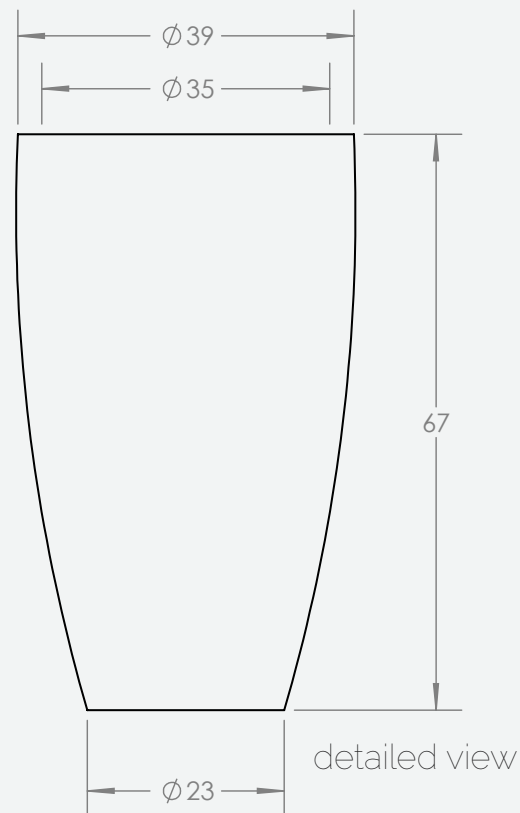

PRODUCT SPECIFICATIONS

top view

detailed view

Product Specifications

Outside Dimensions (in)			Inside Dimensions (in)	Weight (lb)
Ø	H	Base Ø	Ø	Net
39	67	23	35	62.70

TURRIM

Model. NO.

9360.100

A4

SHEET 1 OF 1

*Measurements above are for representation purposes only and actual product dimensions may vary. For more accurate measurements please view our metric specification sheets.