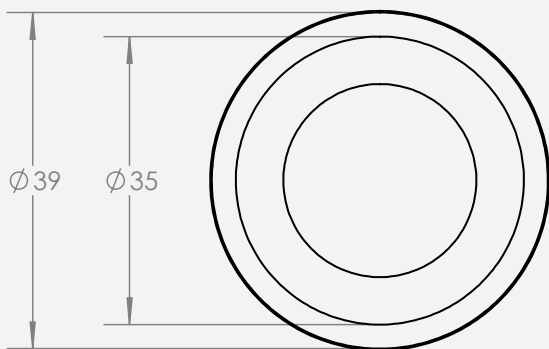

PRODUCT SPECIFICATIONS

top view

detailed view

Product Specifications

Outside Dimensions (in)			Inside Dimensions (in)	Weight (lb)
Ø	H	Base Ø	Ø	Net
39	67	23	35	62.70

TURRIM

Model. NO.

9360.100

A4

SHEET 1 OF 1

*Measurements above are for representation purposes only and actual product dimensions may vary. For more accurate measurements please view our metric specification sheets.