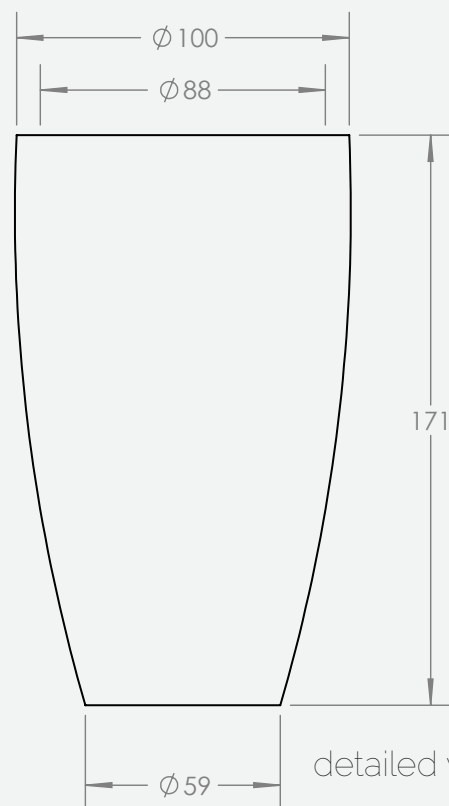

PRODUCT SPECIFICATIONS

top view

detailed view

Product Specifications

Outside Dimensions (cm)			Inside Dimensions (cm)	Weight (kg)
Ø	H	Base Ø	Ø	Net
100	171	59	88	28.50

TURRIM

Model. NO.

9360.100

A4