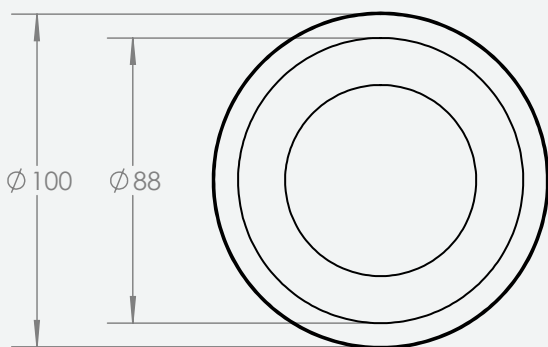

PRODUCT SPECIFICATIONS

top view

detailed view

Product Specifications

Outside Dimensions (cm)			Inside Dimensions (cm)	Weight (kg)
Ø	H	Base Ø	Ø	Net
100	171	59	88	28.50

TURRIM

Model. NO.

9360.100